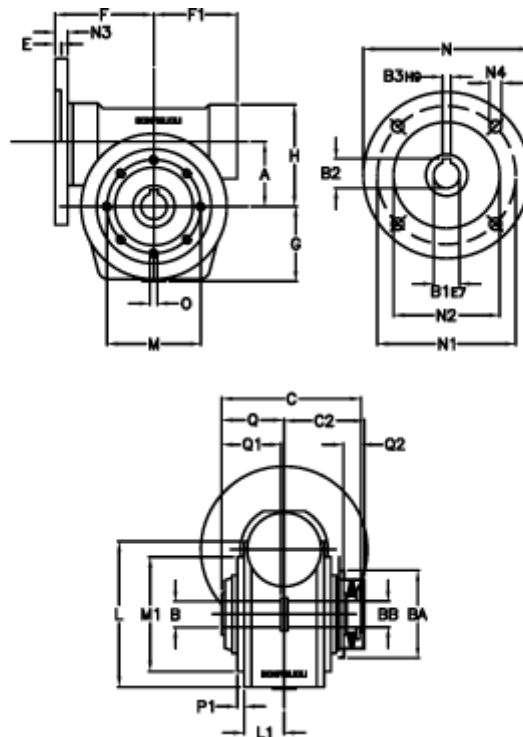

Article number: 390204904572336

Description: Worm Gear with Torque Limiter
VF 49-L2-P-45 P63B14

Measures

a = 49.50	C2 = 63,5	L1 = 36.8	O = M6x8
B = 25	Description = VF 49P-xx-63B14	m = 94	P1 = 2.5
B1 E7 = 11	E = 3.0	M1 = 68	Q = 51.0
B2 = 12.8	F = 70	N = 90	Q1 = 41
B3 H9 = 4	F1 = 63	N1 = 75	Q2 = 15
BA = 63	g = 56	N2 = 60	
BB H7 = 14	H = 80.0	N3 = 7.0	
C = 105	L = 107.5	N4 = 6	